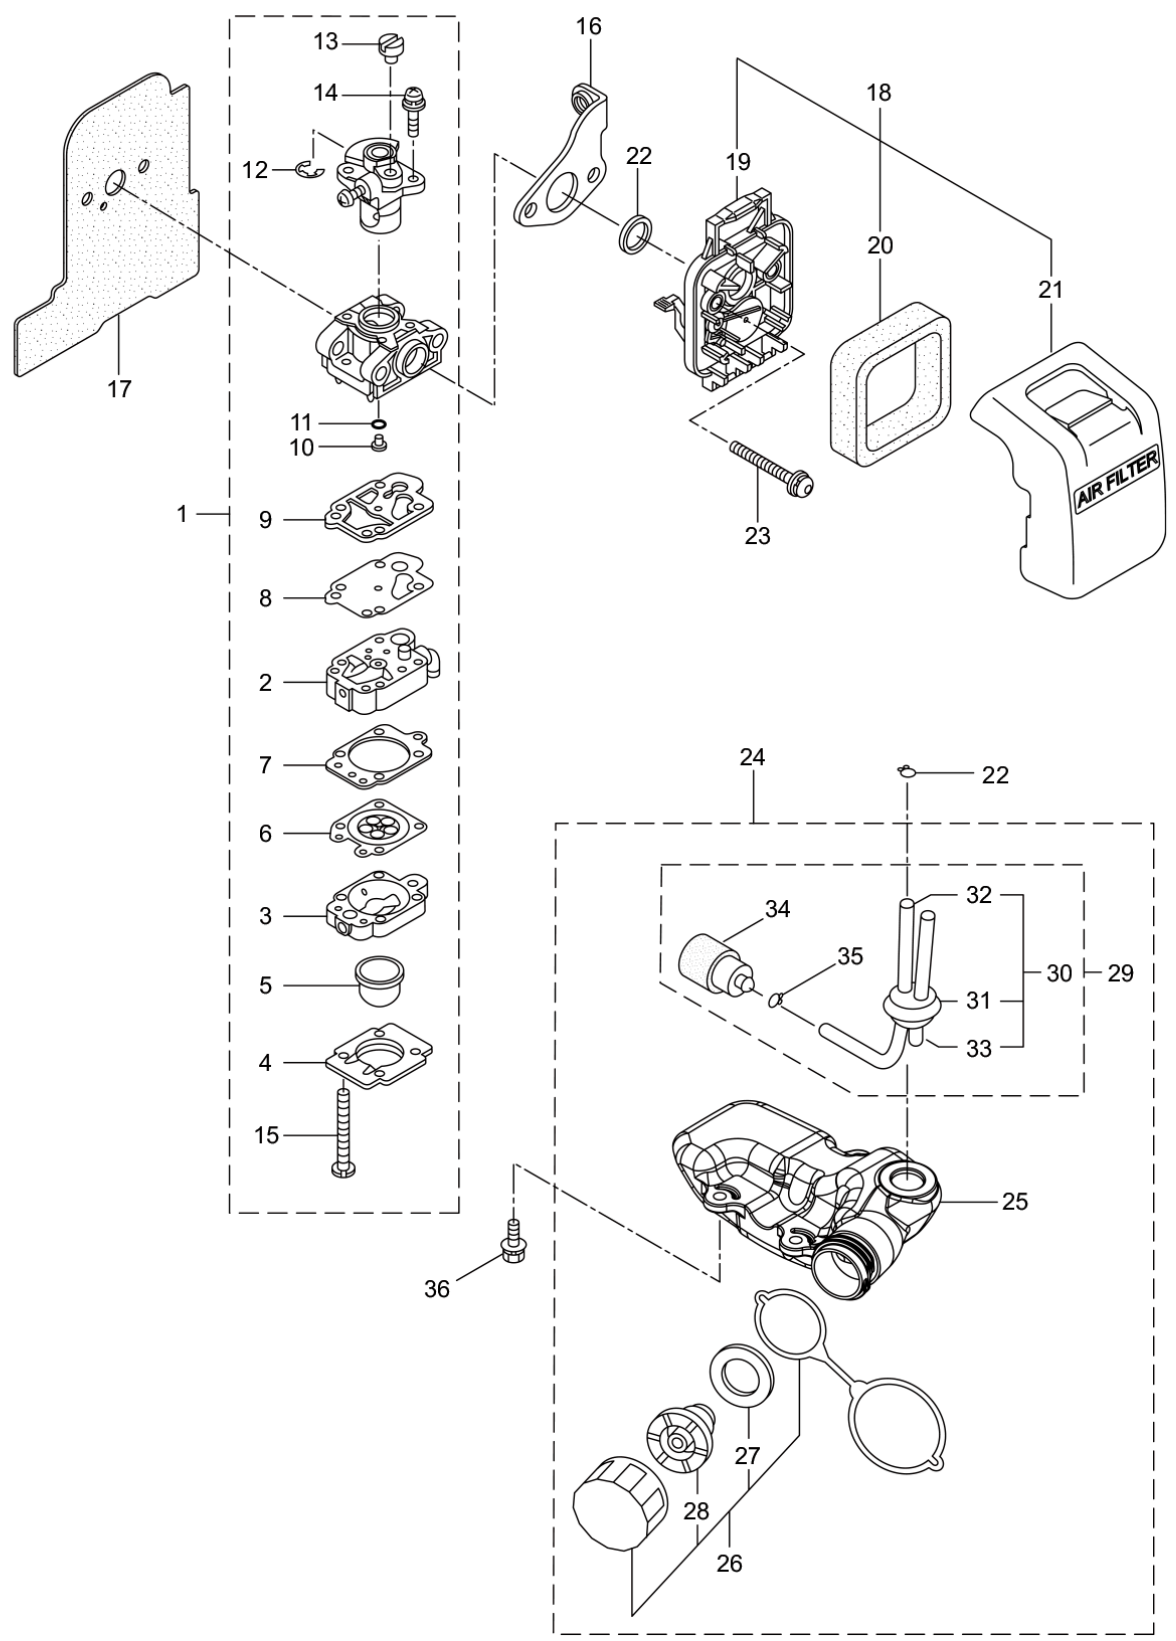

GK601PL/Y21
4. CARBURETOR, FUEL TANK

Status	Position	Parts Number	Parts Name	Unit Quantity	Lot Order Quantity	Remarks			Maker code
	1	278297	CARBURETOR ASSY	1		Incl.2-15			
	2	268499	CARBURETOR BODY	1					
	3	262991	PURGE BODY	1					
	4	262992	COVER	1					
	5	261874	PRIMER	1					
	6	283905	DIAPHRAGM METERRING	1					
	7	262993	GASKET	1					
	8	262994	DIAPHRAGM	1					
	9	282576	GASKET	1					
	10	289396	JET	1					
	11	261871	O-RING	1					
	12	261876	RING	1					
	13	261658	SWIVEL	1					
	14	264682	SCREW	2					
	15	262996	SCREW	4	5				
	16	268535	STAY	1					
	17	278750	GASKET	1					
	18	277935	AIR CLENAER ASSY	1		Incl.19-21			
	19	265576	FILTER HOLDER	1					
	20	264695	FILTER	1					
	21	277554	AIR CLEANER COVER	1					
	22	268963	GASKET	1	5	19.4x14.8xt3.5			
	23	280102	SCREW	2		M5x65			
	24	278209	TANK ASSY	1		Incl.25-35			
	25	277791	FUEL TANK	1					
	26	283438	TANK CAP ASSY	1		Incl.27,28			
	27	283727	PACKING	1	5				
	28	283764	BREATHER ASSY	1					
	29	265752	FUEL PIPE ASSY	1		Incl.30-35			
	30	264031	FUEL PIPE ASSY	1		Incl.31-33			
	31	261115	GROMMET	1					
	32	261690	FUEL PIPE	1		160L			
	33	263038	RETURN PIPE	1		3x6x85L			
	34	277887	FILTER ASSY	1					
	35	261117	CLIP	1					
	36	269690	CAP SCREW	3	5	M5x18			
	37	261117	CLIP	1