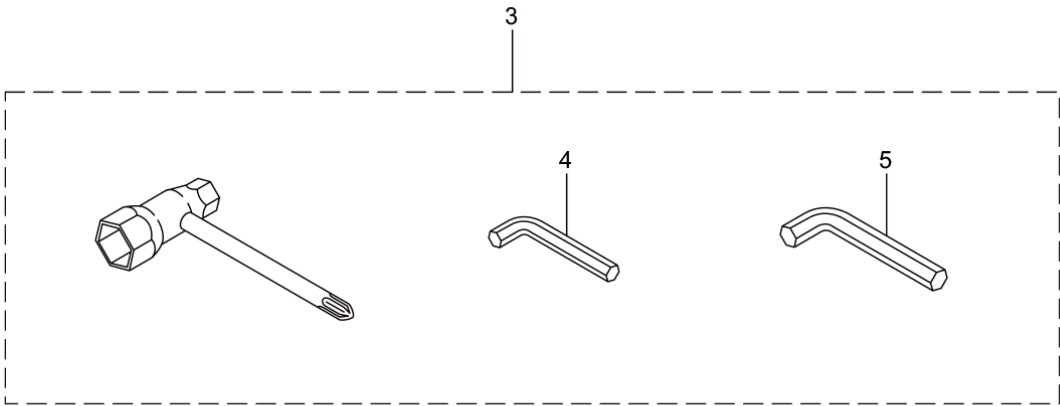

GK601PL/Y21
5. ACCESSORIES

Status	Position	Parts Number	Parts Name	Unit Quantity	Lot Order Quantity	Remarks			Maker code
	1	248202		1		GK761PL			
	2	525158	Parts List	1		GK601PL			
	3	264606	TOOL SET	1		Incl.4,5			
	4	219431	SPANNER	1		3mm			
	5	219432	WRENCH	1		4mm