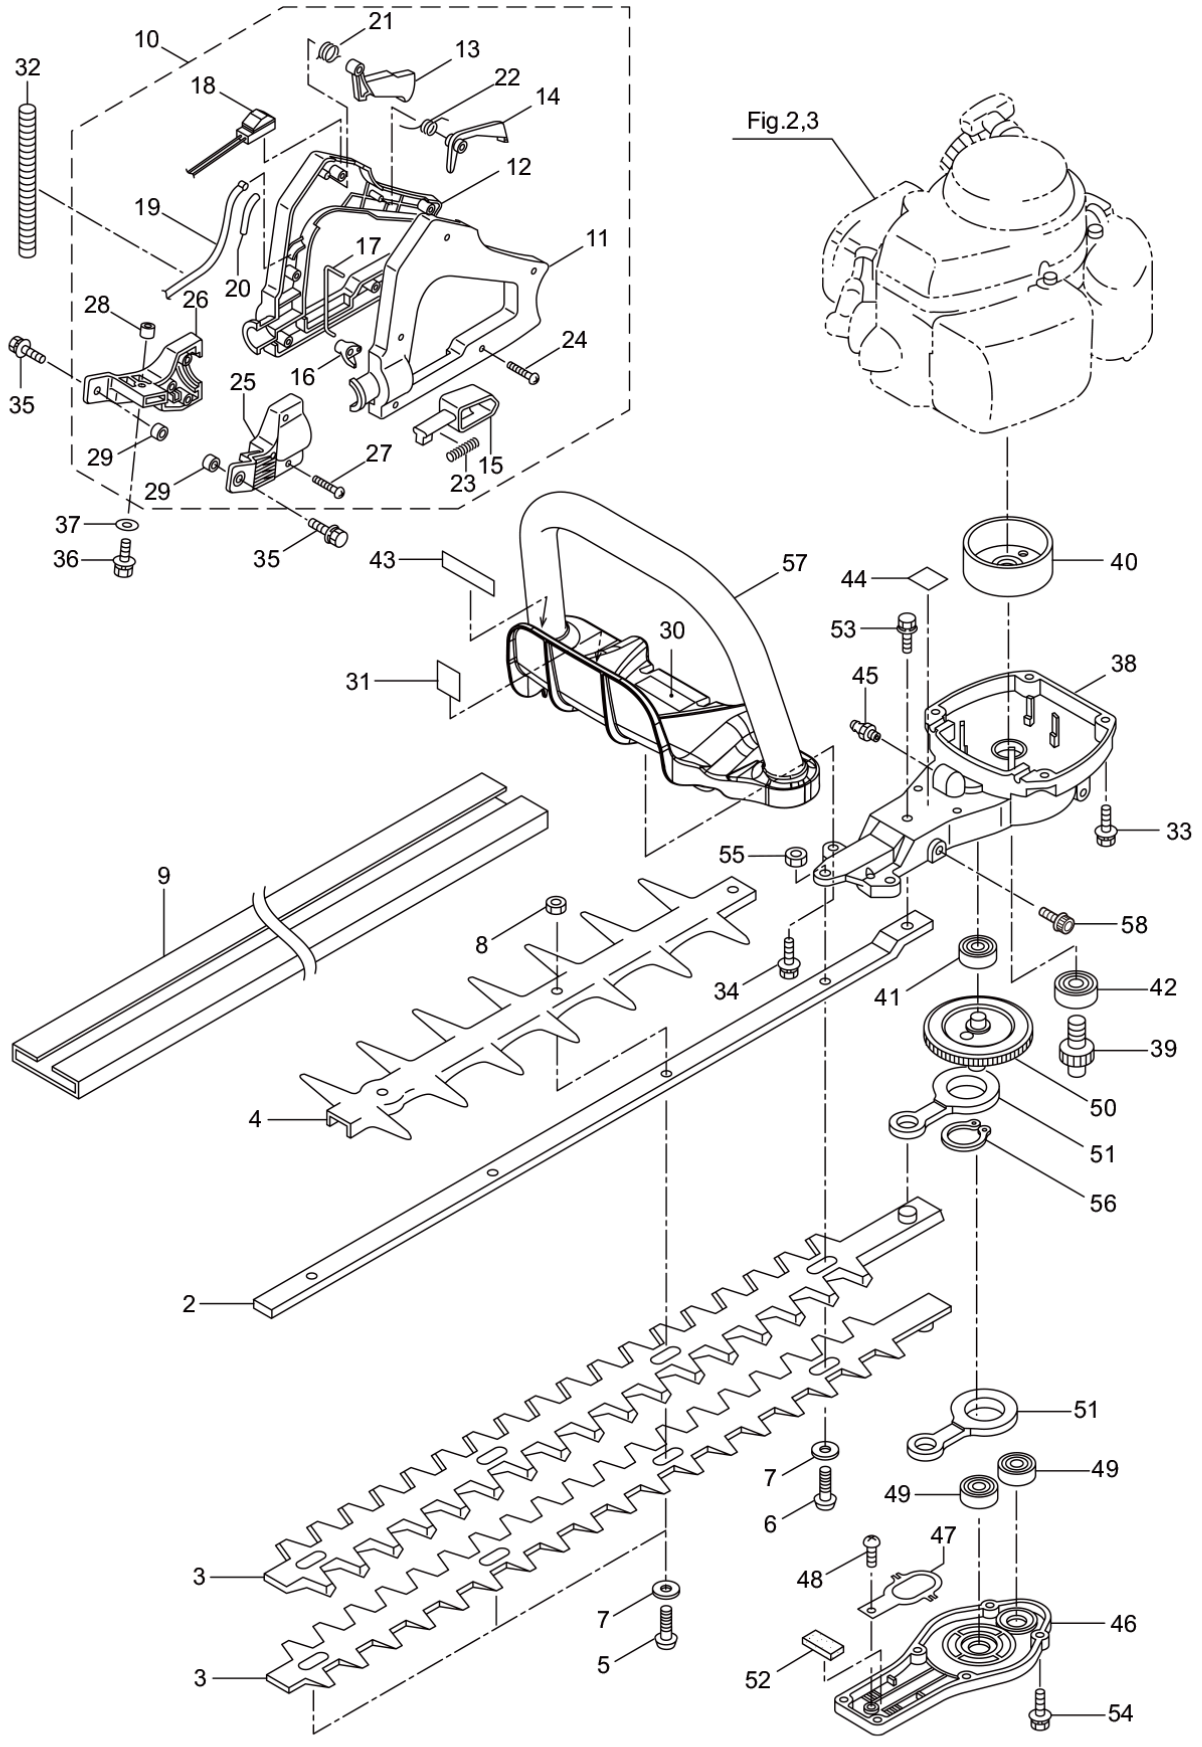

PARTS LIST

GK601PL/Y21

CONTENTS

1. PARTS KIT	1
2. MAIN BODY	3
3. ENGINE	7
4. CARBURETOR, FUEL TANK	11
5. ACCESSORIES	13

2021. 09.

P/N 525158

Status	Position	Parts Number	Parts Name	Unit Quantity	Lot Order Quantity	Remarks			Maker code
	1	247691	CYLINDER KIT	1					
	2	247685	PISTON KIT	1					
	3	247660	CLUTCH KIT	1	5				
	4	247852	CARBURETOR KIT	1	5	Incl.5			
	5	247867	CARBURETOR PARTS KIT	1	5				
	6	247864	FUEL HOSE/FILTER KIT	1	5				

GK601PL/Y21
2. MAIN BODY

Status	Position	Parts Number	Parts Name	Unit Quantity	Lot Order Quantity	Remarks			Maker code
	1	362485	GK601PL(GARMEC)Y21	1		Y21			
	2	271226	GUIDE PLATE	1					
	3	270682	BLADE	2					
	4	274877	BLADE GUARD W	1					
	5	991914	SCREW	3					008-247
	6	271229	SCREW	1					
	7	991913	WASHER	4	10				008-250
	8	991941	U-NUT	3	5	M6			
	9	217677	COVER OF BLADE	1					
	10	271396	REAR HANDLE ASSY	1		Incl.11-29			
	11	271278	REAR HANDLE L	1					
	12	271279	REAR HANDLE R	1					
	13	271280	THROTTLE LEVER	1					
	14	271281	STOP LEVER	1					
	15	271282	LOCK LEVER	1					
	16	271283	LEVER STOPPER	1					
	17	271284	ROD	1					
	18	271285	SWITCH	1					
	19	271398	CABLE COMP.	1					
	20	271287	SPACER	1					
	21	271288	SPRING	1					
	22	271289	SPRING	1					
	23	270400	SPRING	1					
	24	271276	SCREW	5					
	25	271274	HANDLE STAY L	1					
	26	271275	HANDLE STAY R	1					
	27	271276	SCREW	3					
	28	270424	SPACER	1					
	29	271277	SPACER	2					
	30	270566	LABEL	1					
	31	287394	LABEL	1		109dB			
	32	271221	TUBE	1					
	33	271908	SCREW	4					
	34	277400	SCREW	2					
	35	271909	SCREW	2					
	36	271911	SCREW	1					
	37	270843	WASHER	1		25x6xt1.6			
	38	248080	UPPER CASE	1					
	39	271410	PINION	1					
	40	270021	CLUTCH DRUM	1					
	41	270423	BEARING 608ZZ	1					