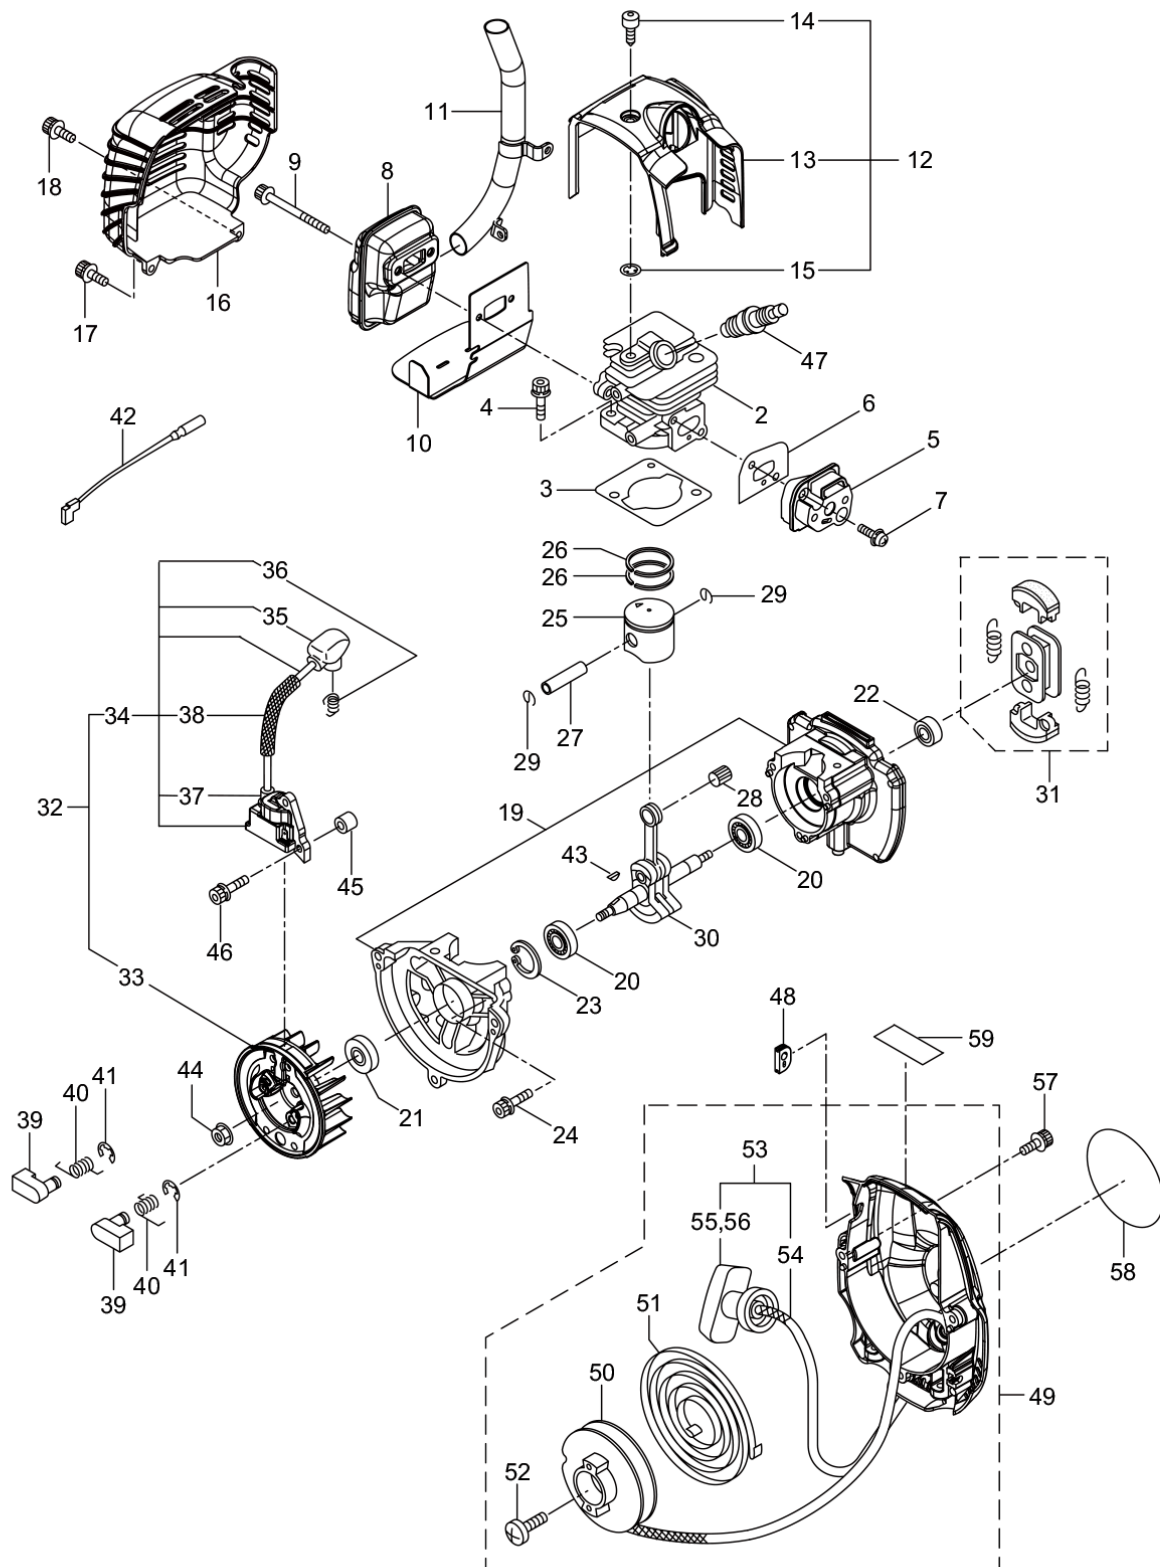

GK601PL/Y21
3. ENGINE

Status	Position	Parts Number	Parts Name	Unit Quantity	Lot Order Quantity	Remarks			Maker code
	1	875583	HE232/25	1		HE232/25			
	2	278641	CYLINDER	1					
	3	289643	GASKET	1					
	4	267290	CAP SCREW	2	5	M5x20			
	5	272744	INSULATOR	1		New gasket required			
	6	267049	GASKET	1	5				
	7	265924	CAP SCREW	2	5	M5x25			
	8	278263	MUFFLER	1					
	9	266402	CAP SCREW	2	5	M5x55			
	10	246971	GASKET	1					
	11	248070	TAIL PIPE COMPLETE	1					
	12	278288	CYLINDER COVER	1		Incl.13-15			
	13	277793	CYLINDER COVER	1					
	14	286399	BOLT	1		M5			
	15	286270	WASHER	1		M5			
	16	278272	MUFFLER COVER	1					
	17	261607	CAP SCREW	1	5	M5x16			
	18	267191	CAP SCREW	1	5	M5x16			
	19	278208	CRANK CASE	1					
	20	261181	BEARING 6000C3	2		#6000C3			
	21	277906	OIL SEAL	1					
	22	277909	OIL SEAL	1					
	23	054676	RING SNAP	1	5	#26			
	24	261246	CAP SCREW	3	5	M5x25			
	25	272204	PISTON	1					
	26	264891	PISTON RING	2		(2)required			
	27	261036	PISTON PIN	1					
	28	288520	NEEDLE BEARING	1					
	29	261576	CLIP PISTON	2					
	30	283155	CRANKSHAFT COMPLETE	1					
	31	246054	CLUTCH ASSY	1					
	32	278161	MAGNETO	1		Incl.33-38			
	33	278176	ROTOR	1					
	34	278293	IGNITION COIL	1		Incl.35-38			
	35	282292	PLUG CAP	1					
	36	261075	CONNECTOR	1					
	37	261072	CAP	1					
	38	280080	TUBE	1					
	39	280936	RACHET	2					
	40	285552	SPRING	2